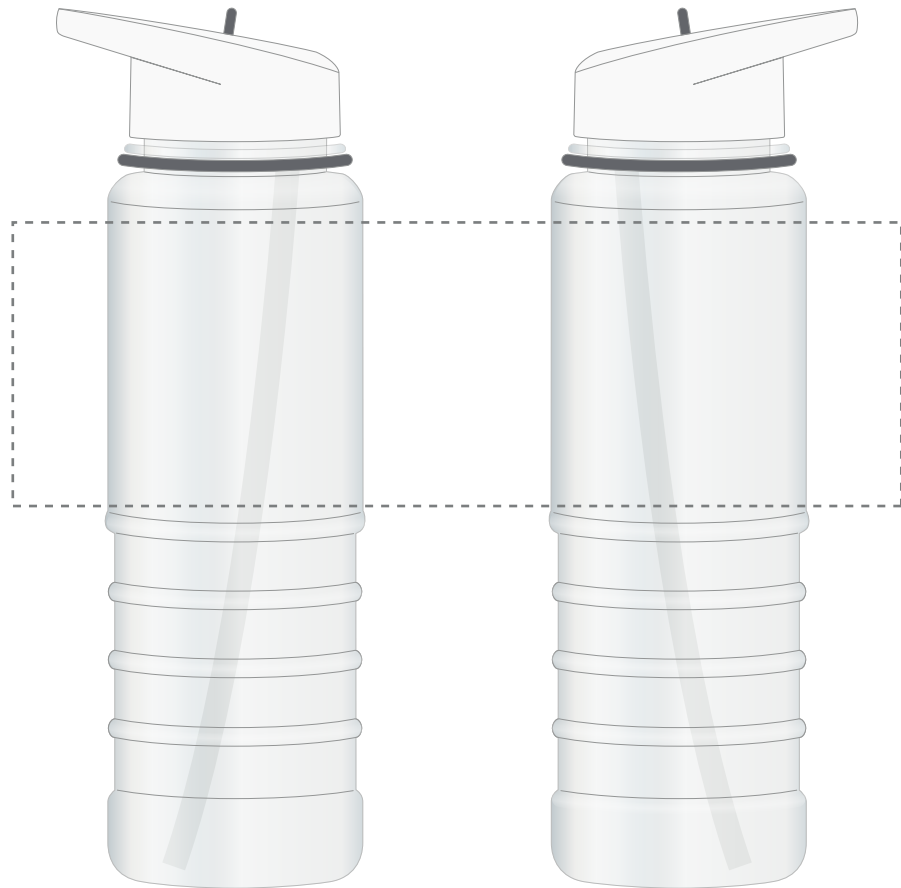

Your Ref:	Quantity:	Product Code: MG9606
Our Ref:	Version: 1	Product Colour: GREY

PRINTING CONCERNS:

We stock this item in the following colours

**PANTONE REFERENCE(S)**
 Full colour printing

ARTWORK SCALE 50%

LOGOS WILL BE DIRECTLY OPPOSITE
LOGOS WILL NOT BE DIRECTLY OPPOSITE

Product Image for visualisation
- colours may vary

The dashed line is to demonstrate print area and will not appear on your printed item